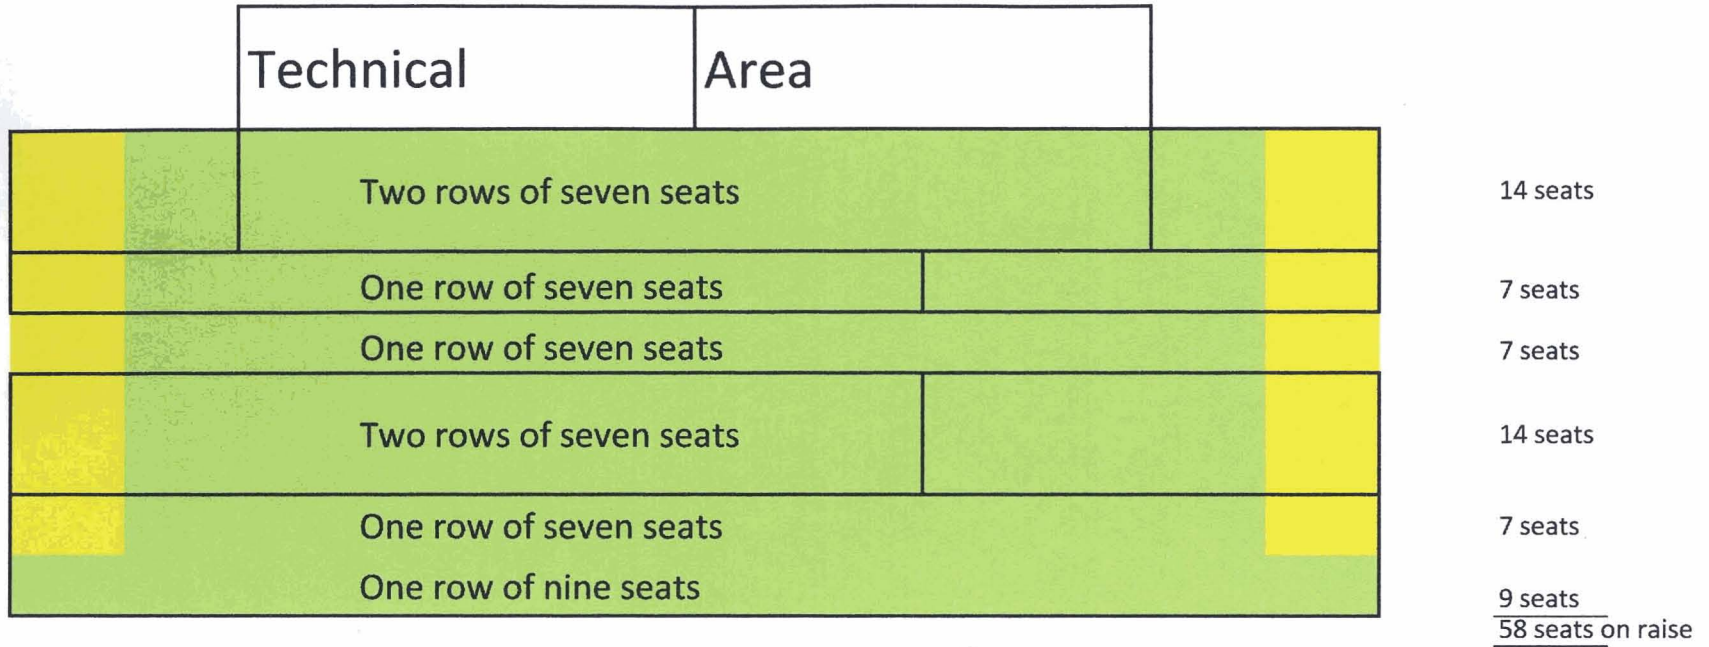

SEATING ON RAISES (MORE PERMITTED ON FLOOR)

 Gangways
 Seating Area

LAYOUT FOR RAISES

Two Highest raises 36 inches

Two Medium Raises plus two Narrow Medium Raises 26 inches

Boxes

Stage

Three Low Raises on the floor 17 inches

Three P Raises on the floor 8 inches

Floor Floor Floor Floor Stage Stage Stage Stage Stage Stage