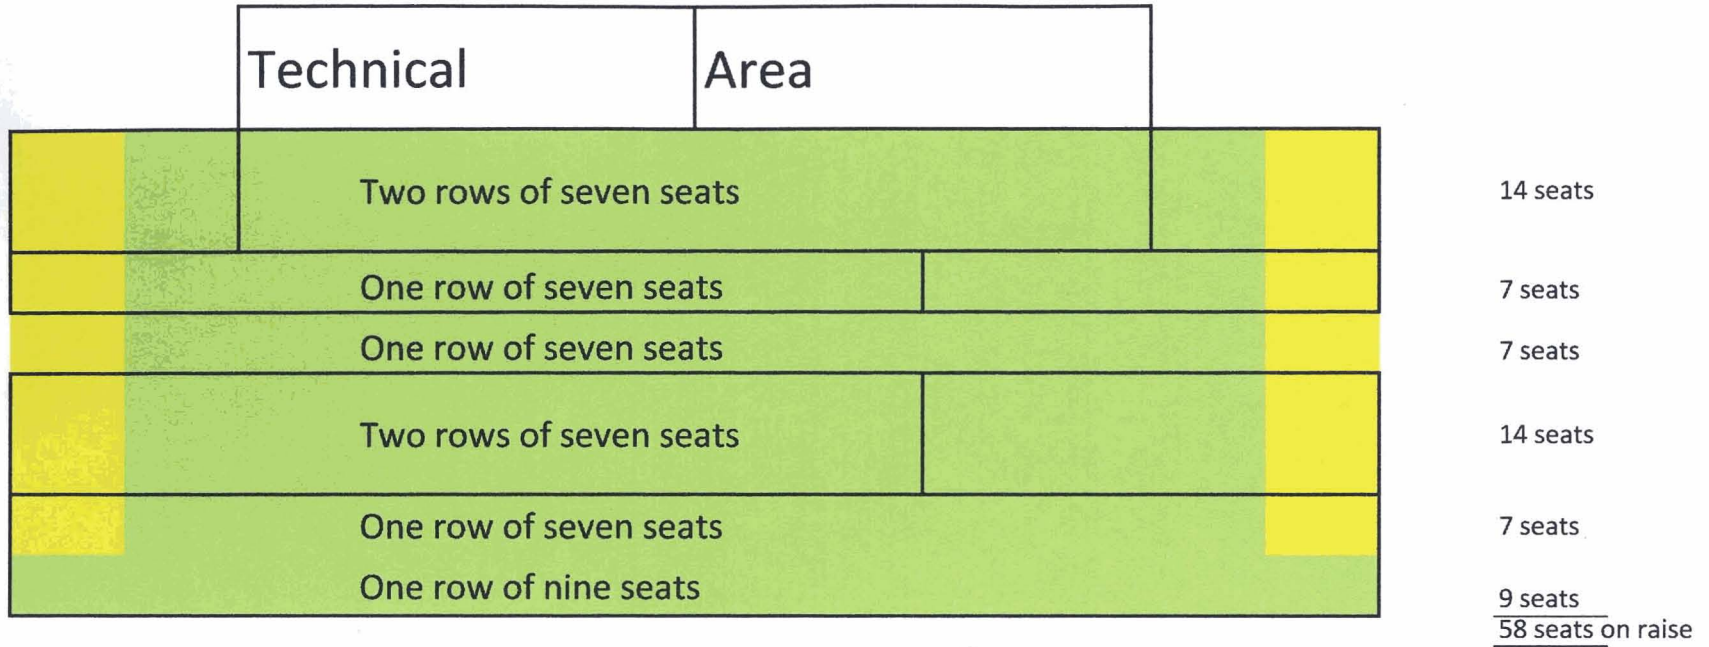

SEATING ON RAISES (MORE PERMITTED ON FLOOR)

Gangways
 Seating Area

LAYOUT FOR RAISES

Two Highest raises 36 inches

Two Medium Raises plus two Narrow Medium Raises 26 inches

Boxes

Stage

Three Low Raises on the floor 17 inches

Three P Raises on the floor 8 inches

Floor Floor Floor Floor Stage Stage Stage Stage Stage Stage